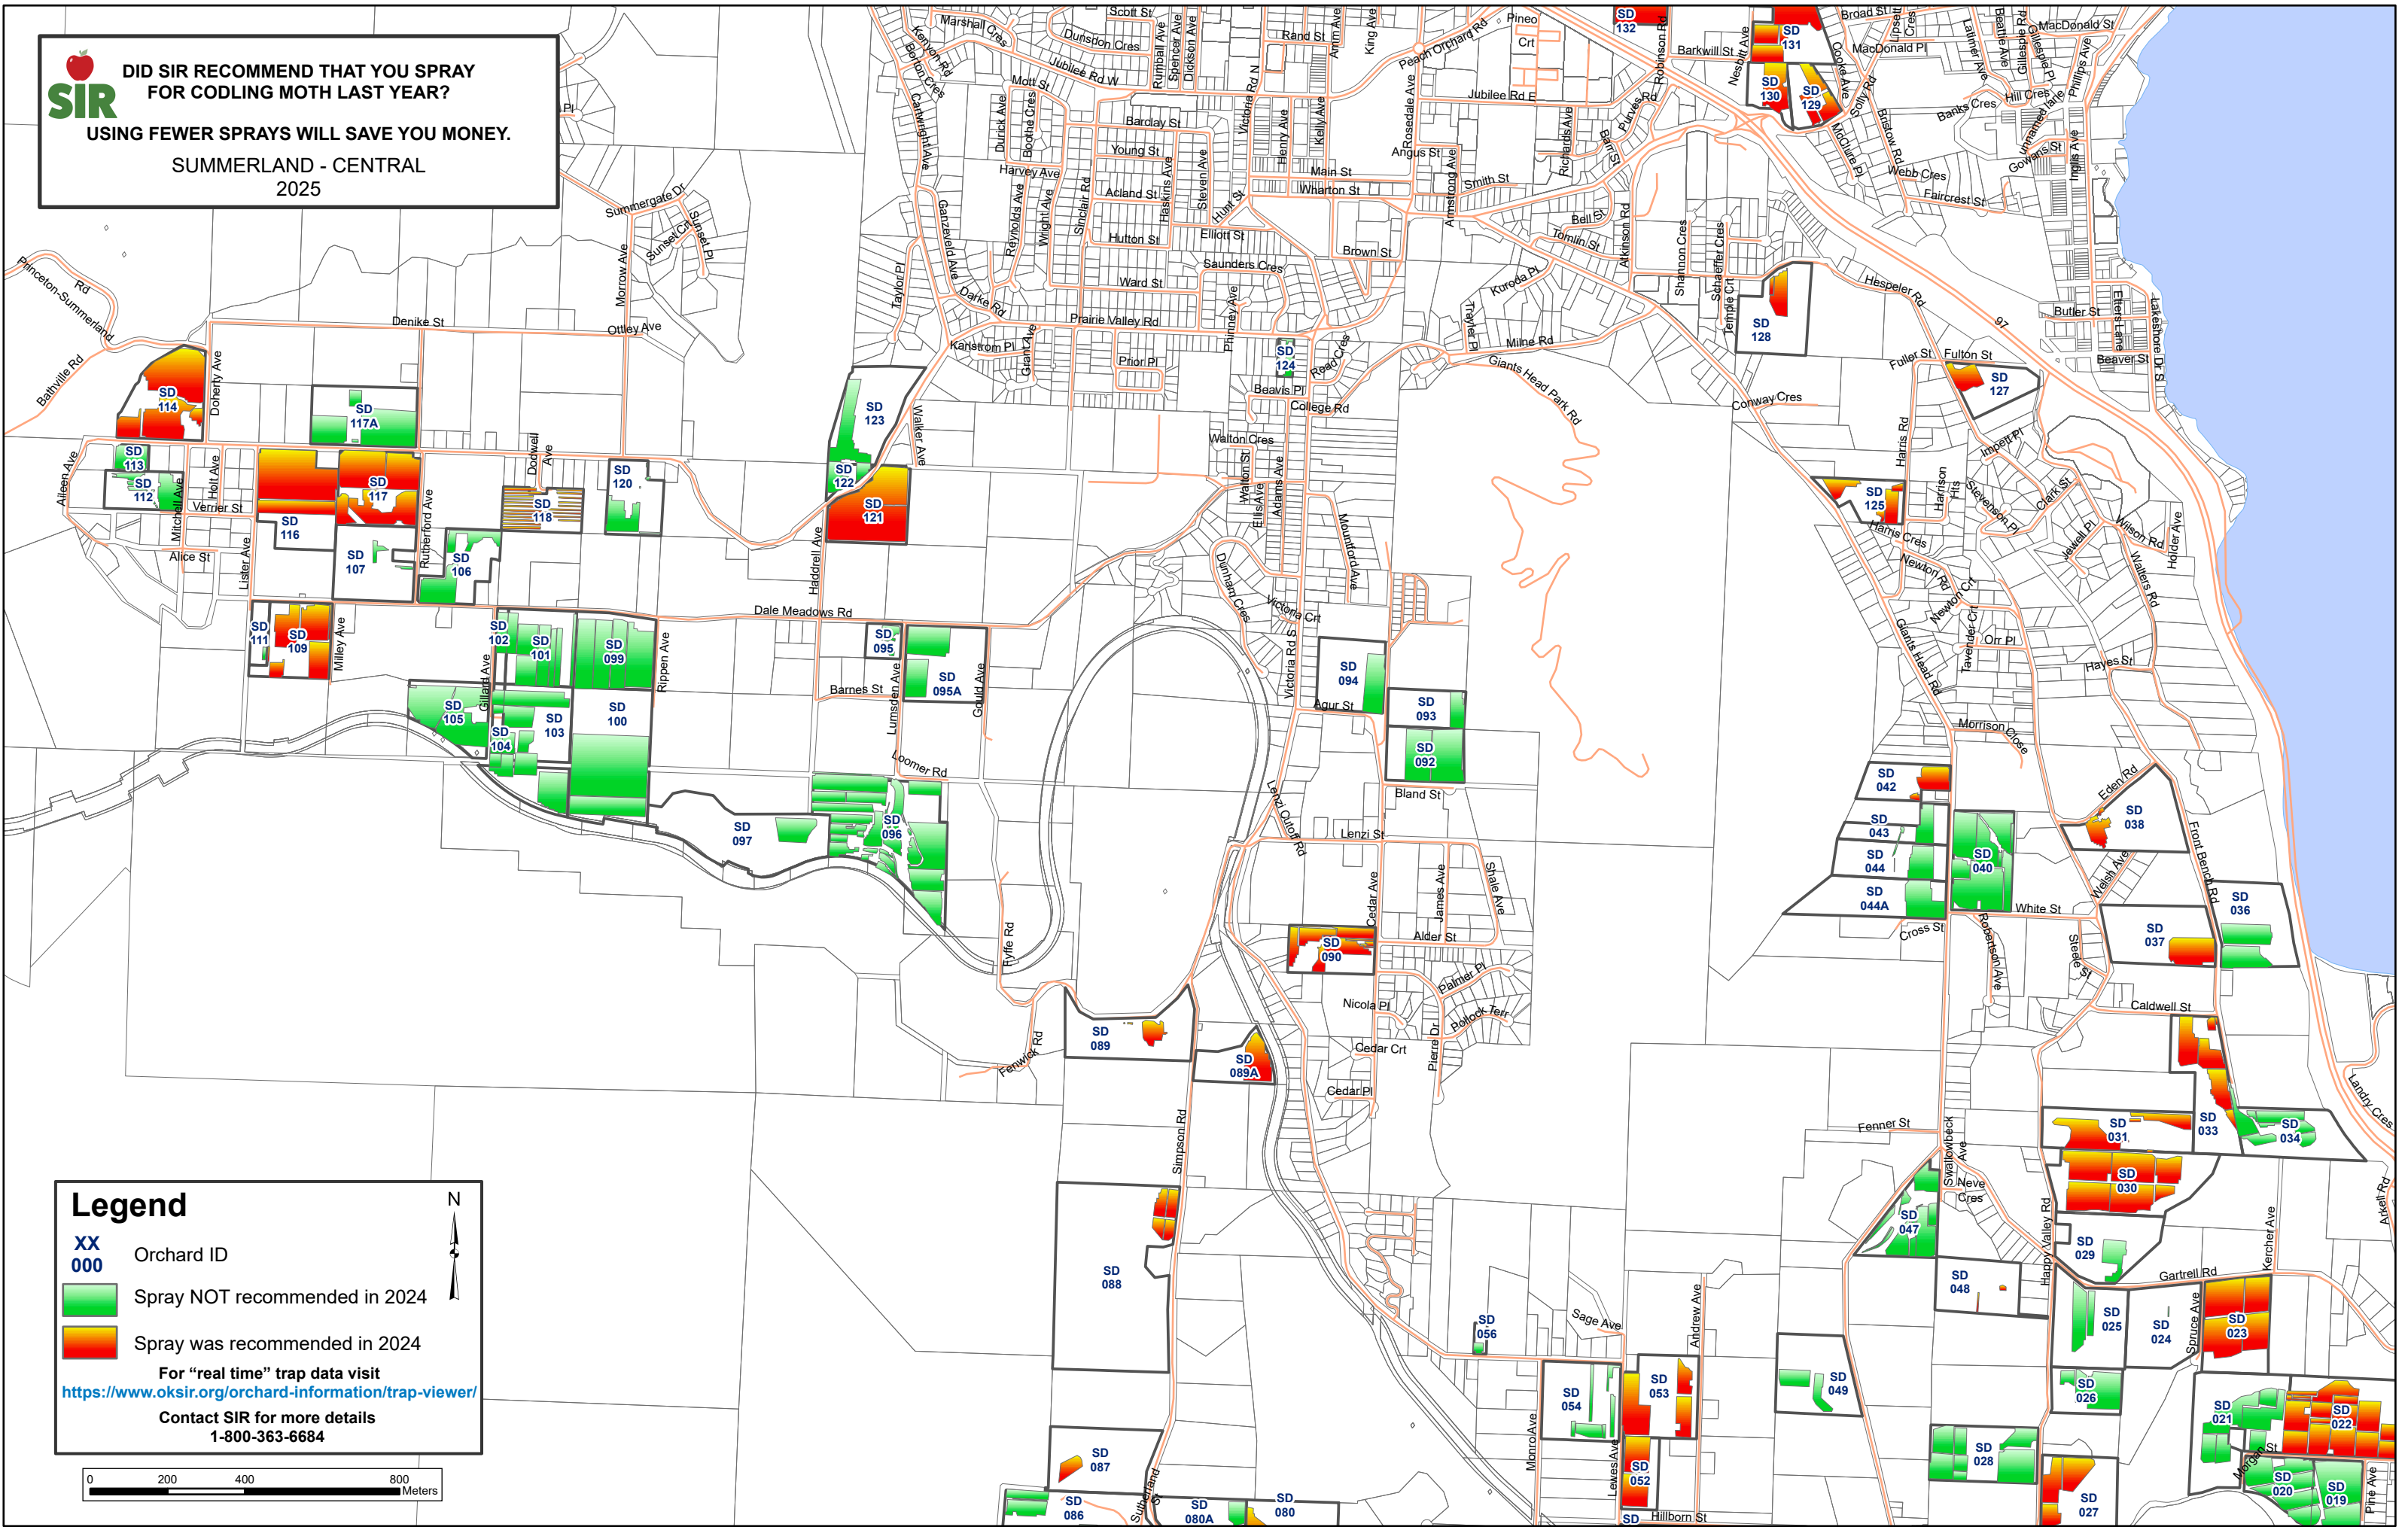

SIR DID SIR RECOMMEND THAT YOU SPRAY FOR CODLING MOTH LAST YEAR?
 USING FEWER SPRAYS WILL SAVE YOU MONEY.
 SUMMERLAND - CENTRAL
 2025

Legend

XX Orchard ID

Spray NOT recommended in 2024

Spray was recommended in 2024

For "real time" trap data visit <https://www.oksir.org/orchard-information/trap-viewer/>

Contact SIR for more details
 1-800-363-6684